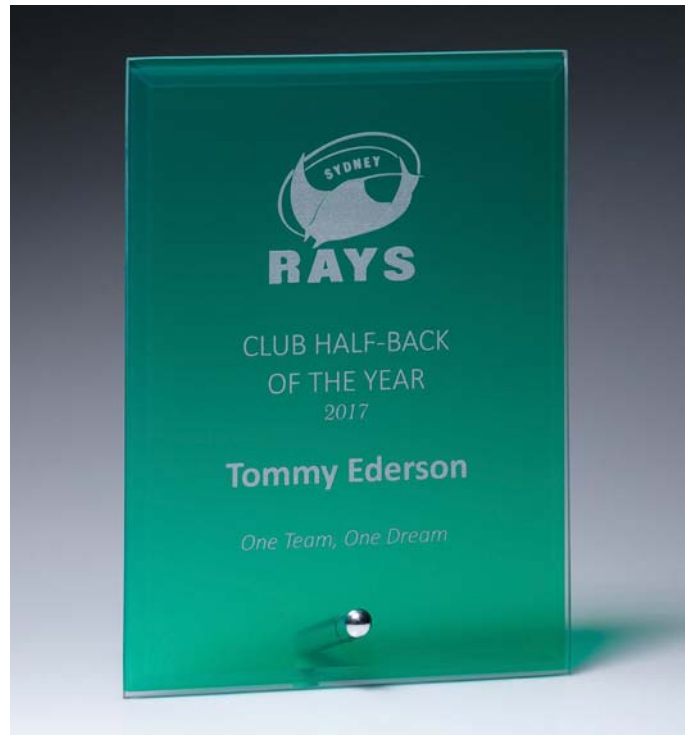

CRAFT PLAQUE GREEN

5mm THICK GLASS WITH CHROME STAND
IN GIFT BOX

WP04A - 150mm	$75.83 + gst
WP04B - 175mm	$80.50 + gst
WP04C - 200mm	$86.50 + gst